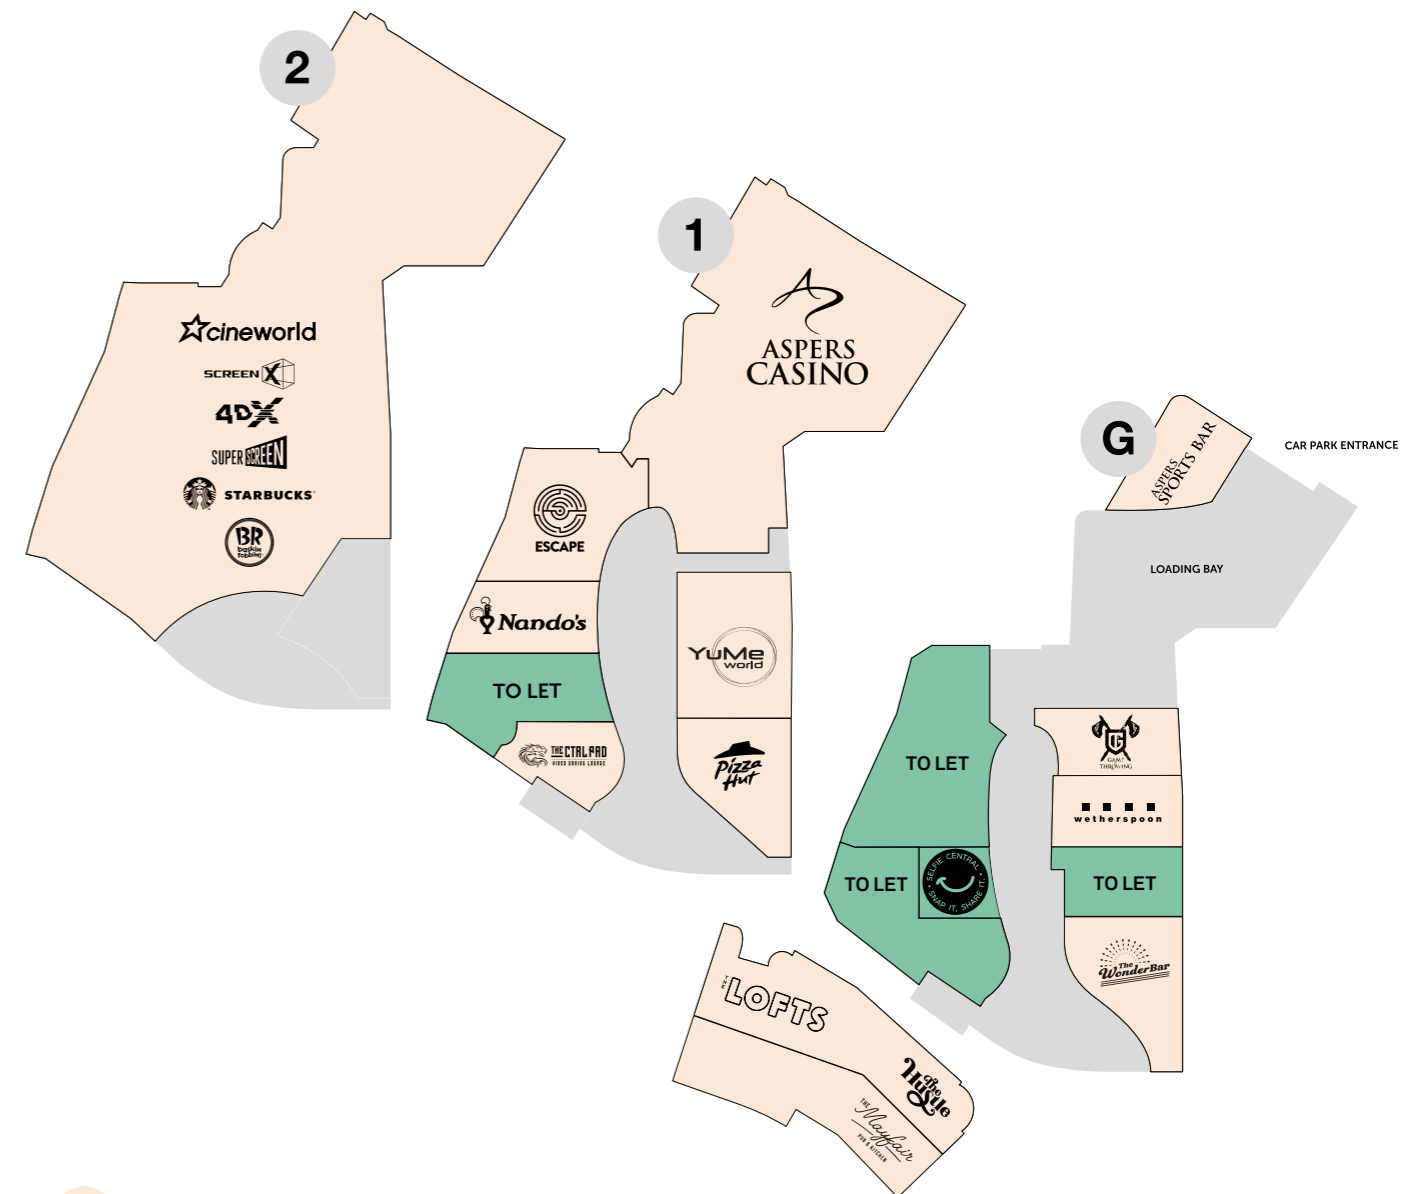

# The Gate

The Gate is an engaging and vibrant entertainment destination.

The Gate is one of Newcastle's most exciting leisure and entertainment destinations, with a wide variety of popular bars and restaurants. Attracting a crowd of young professionals and students, current customers include Aspers, The Lofts and Nando's.

## Connectivity

The Gate is on Newgate Street in Newcastle city centre. With easy access to the main rail, metro and bus stations, there are also ample bike racks available for cyclists.

- Unit LET
- Unit TO LET