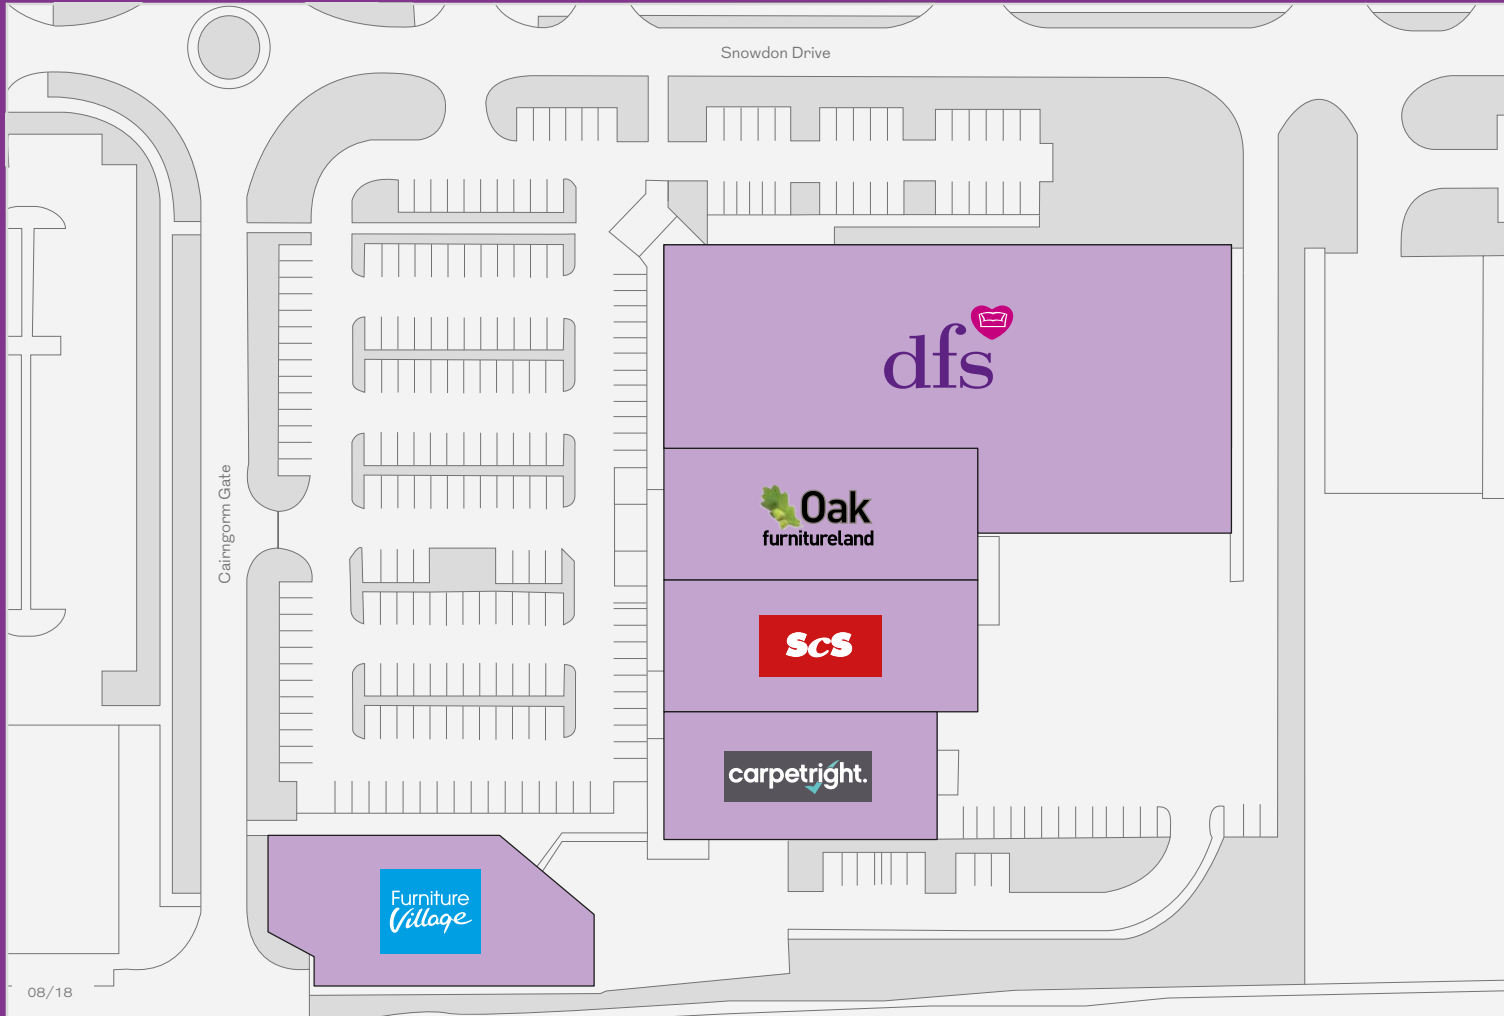

CAIRNGORM RETAIL PARK

Milton Keynes, MK6 1AZ

69,830

scheme size (sq ft)

5

retail units

150

parking spaces

At
bulky goods

class usage

Unit	Retailer	Sq ft
1	Furniture Village	10,690
2	Carpetright	8,013
3	ScS	10,110
4	Oak Furnitureland	10,010
5	DFS	20,000

08/18