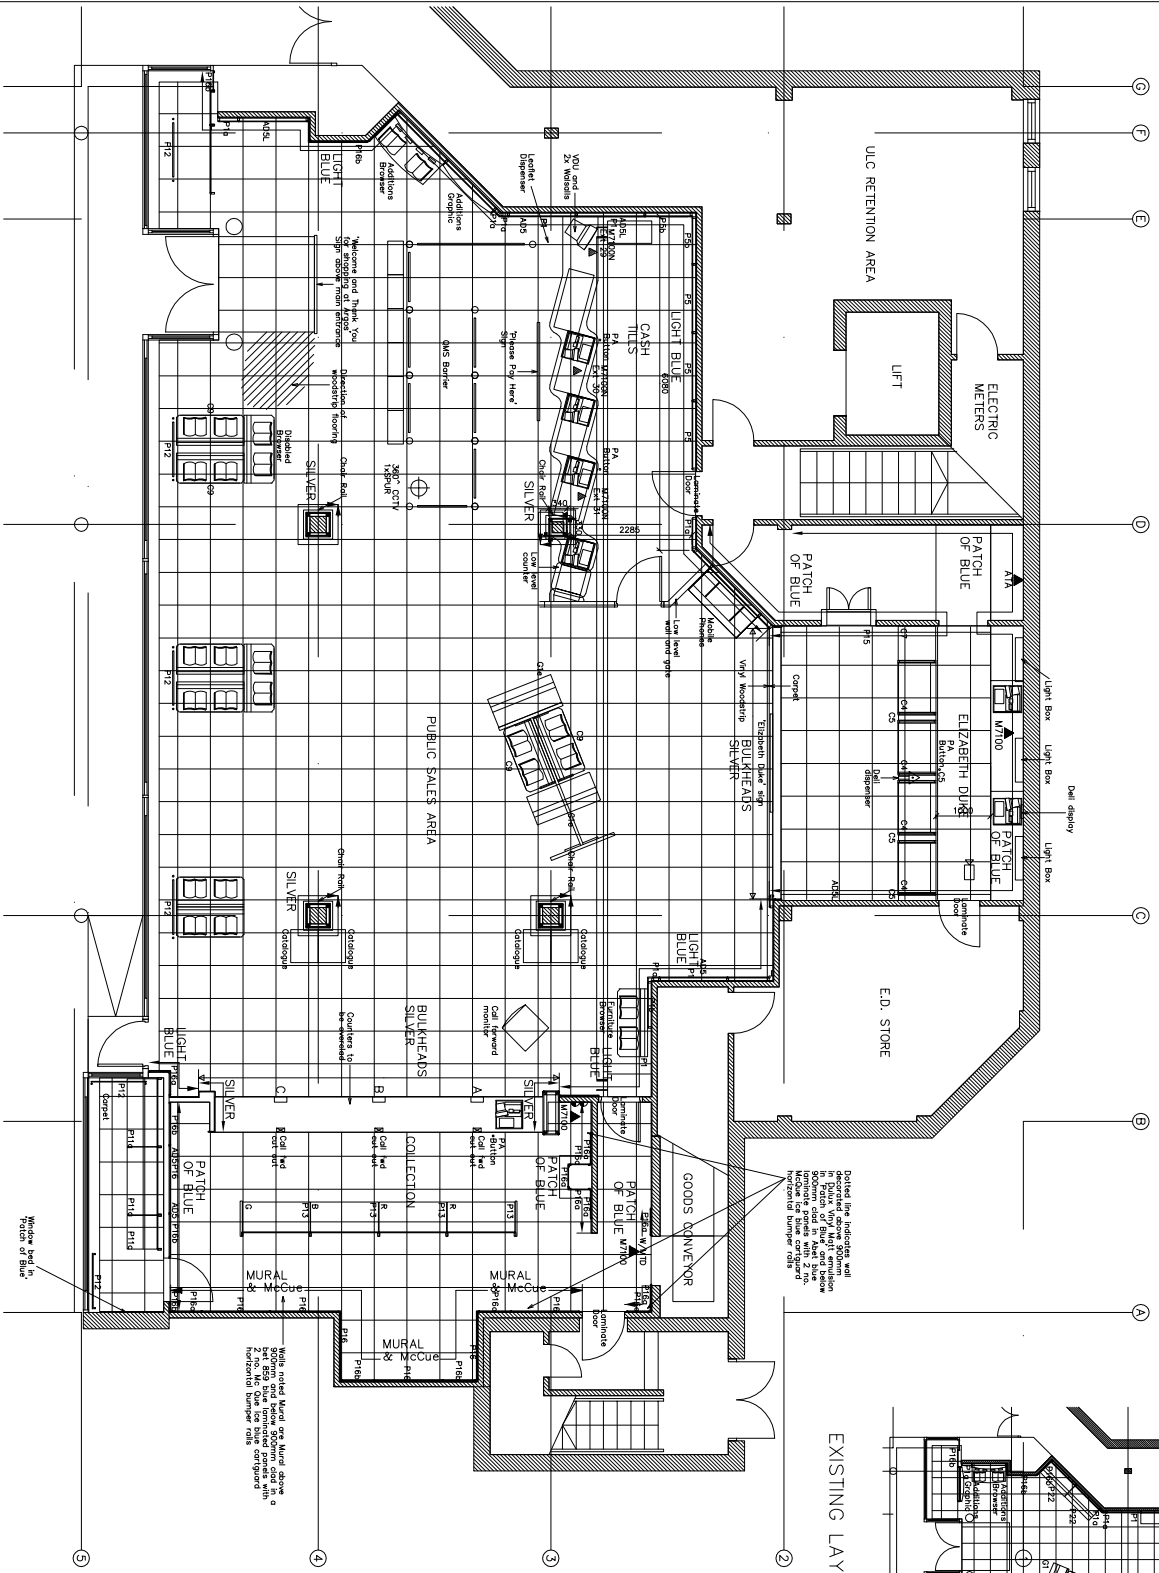

EXISTING LAYOUT - 1:100

PROPOSED LAYOUT - 1:50